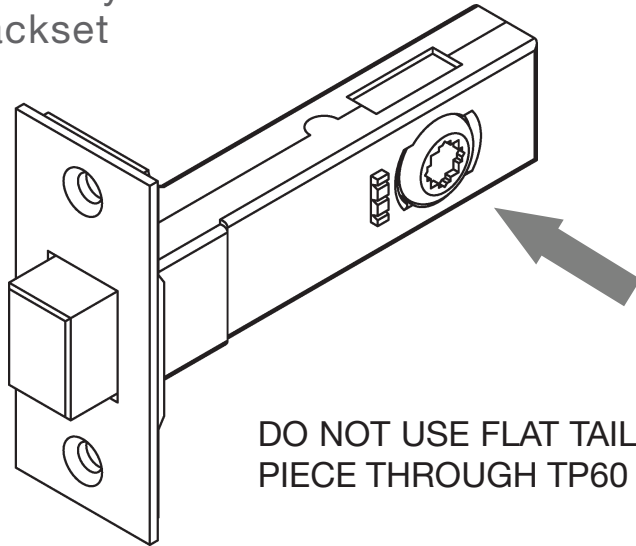

TP60
Tubular Privacy Bolt
60mm Backset

SC25
5mm Spindle

DO NOT USE FLAT TAIL
PIECE THROUGH TP60

SC18
Flat Tail Piece